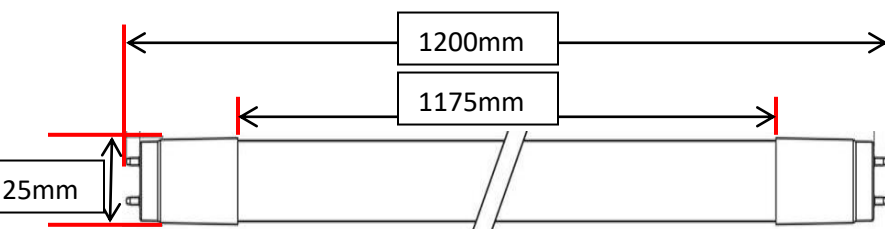

Tube Light 18W

Applications:-

Offices, Shops, Clinics, School, Homes, Hallways, Hospital, Corridors, etc...

Features:-

- Simple Installation / Safe / Saving Energy
- Aluminum Heat Sink
- PC Cover
- LED Life time: 25,000HRS

Technical Specifications:-

Item	Specs
Model	ILF-T8-18W
Size	T8/1200mm
Lumens	1800 Lm
Efficacy	100 Lm/W
Wattage	18W
Voltage	100-240 VAC-50/60Hz
CCT	6000
CRI	80
Beam Angel	110

Mechanical Drawing

Photometric Data