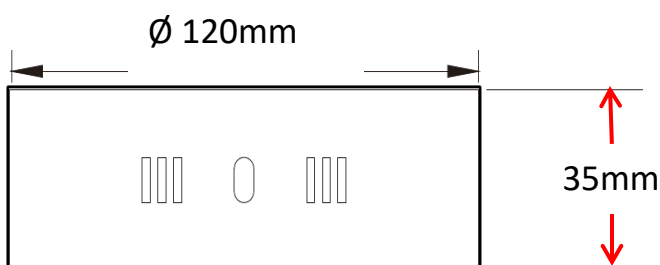

Surface DownLight7W

Applications:-

Offices, Shops, Clinics, School, Homes, Hallways, Hospital, Corridors, etc...

Features:-

- Mounting: Surface
- Edge-lite LED.
- High quality aluminum performs well in cooling.
- High transmission diffuser to have excellent glare control
- Body coatings: white.
- Led Life time: 25,000HRS

Technical Specifications:-

Item	Specs
Model	ILF-DLPS-7W
Size	120mm * 40mm
Lumens	490 Lm
Efficacy	70 Lm/W
Wattage	7 W
Supply	100-240VAC 50/60Hz
CCT	3000 / 4000 / 6000
CRI	80
Beam Angel	110

Mechanical Drawing

Photometric Data