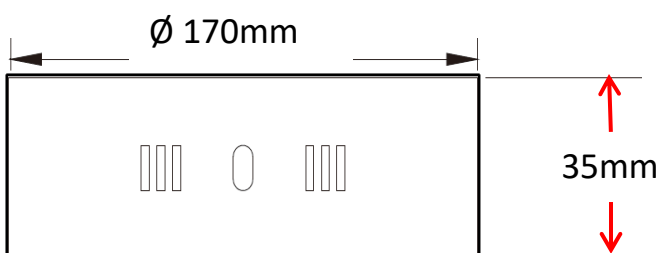

Surface DownLight12W

Applications:-

Offices, Shops, Clinics, School, Homes, Hallways, Hospital, Corridors, etc...

Features:-

- Mounting: Surface
- Edge-lite LED.
- High quality aluminum performs well in cooling.
- High transmission diffuser to have excellent glare control
- Body coatings: white.
- LED Life time: 25,000HRS

Technical Specifications:-

Item	Specs
Model	ILF-DLPS-12W
Size	170mm * 40mm
Lumens	960 Lm
Efficacy	80 Lm/W
Wattage	12 W
Supply	85-265VAC 50/60Hz
CCT	3000 / 4000 / 6000
CRI	80
Beam Angel	110

Mechanical Drawing

Photometric Data